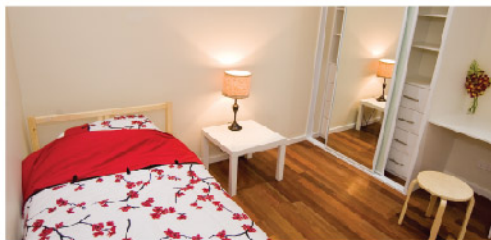

Homestay accommodation includes breakfast & dinner from Monday to Friday, plus lunch on weekends.

Weekly Rates 2021 / week

Standard Single \$335/ VIP \$460

Twin Share \$305
(students arriving together)

Standard Single \$440 (single)
with Guardianship \$395 (twin)

Internet \$15
must be requested at time of application

Extra Night \$65/ \$85 per night

RESIDENTIAL

Main features: Modern & fully-furnished, open-plan living area with TV, fully-equipped kitchen, shared bathrooms, Wi-Fi & utilities included, coin-operated laundry, bed linens included.

Room type 2021/week

Standard Single	\$360
Twin Share (students arriving together)	\$310
Standard Single with Guardianship	\$500
Extra Night	\$70 per night

Terms & Conditions for all options: Prices are subject to provider changes / Minimum length of stay: 4 weeks for residential accommodation and 2 weeks for homestay / Payment is due at least 4 weeks prior to student arrival / Placement confirmation sent after receipt of full payment and confirmation of arrival flight details / Cancellation fees apply and are subject to provider policies.

Weekly Rates 2021 / week

Standard Single	\$315/VIP \$345
Twin Share (students arriving together)	\$265
Standard Single with guardianship	\$345
Extra Night	\$60

RESIDENTIAL

Main features: Student residence with 32 single and twin share rooms, full-equipped kitchen, single-sex shared bathrooms, common room with table tennis, TV and lounges, Wi-Fi in common spaces & bedrooms, coin-operated laundry, bed linens included.