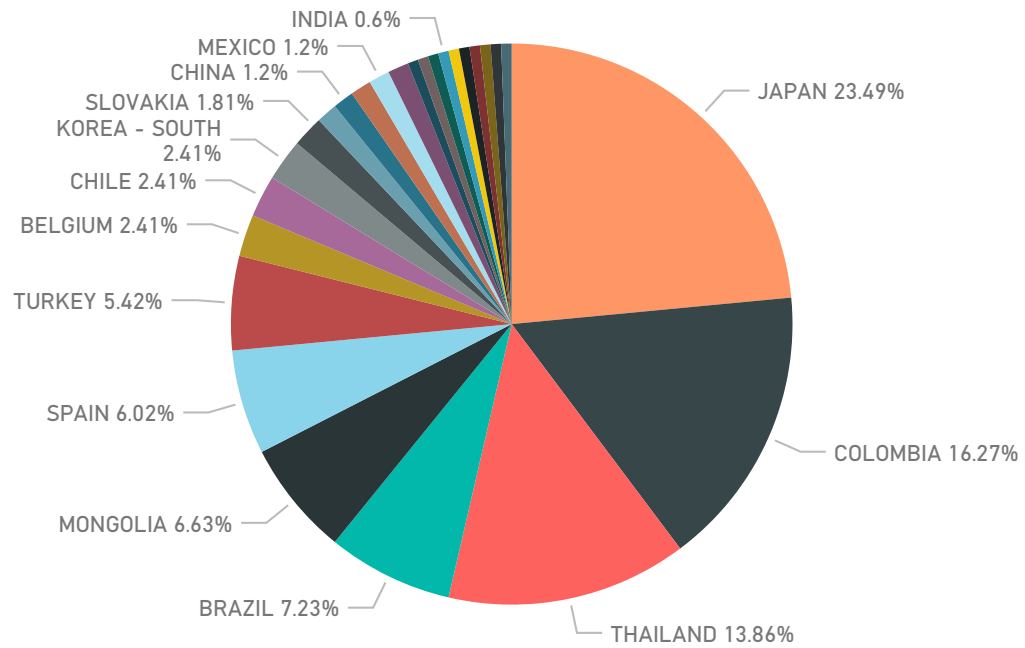

IH SYDNEY CITY TOTAL

IH SYDNEY AM

IH SYDNEY PM