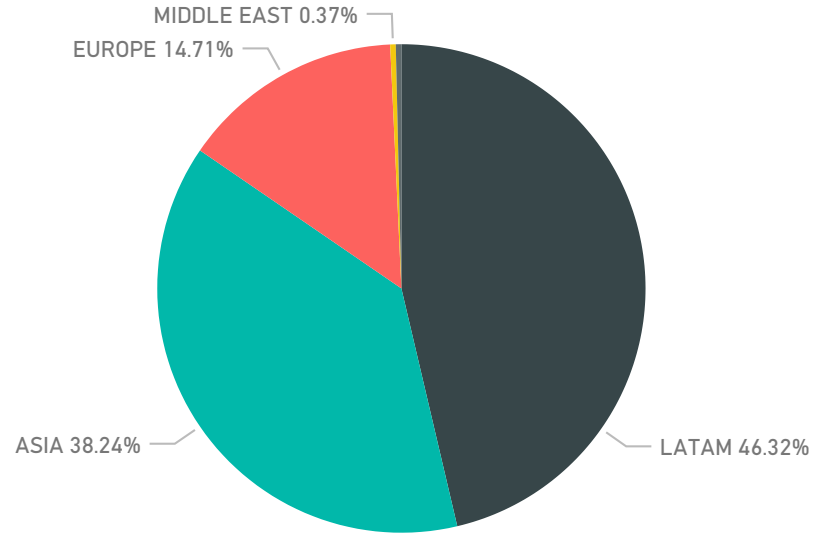

IH SYDNEY CITY TOTAL

IH SYDNEY AM

IH SYDNEY PM