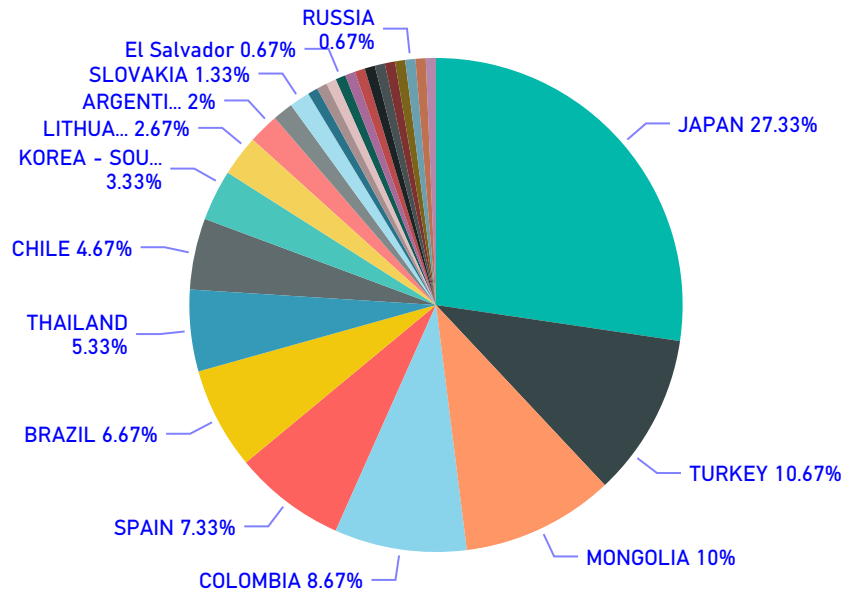

IH SYDNEY CITY - TOTAL

IH SYDNEY CITY - AM

IH SYDNEY CITY - PM