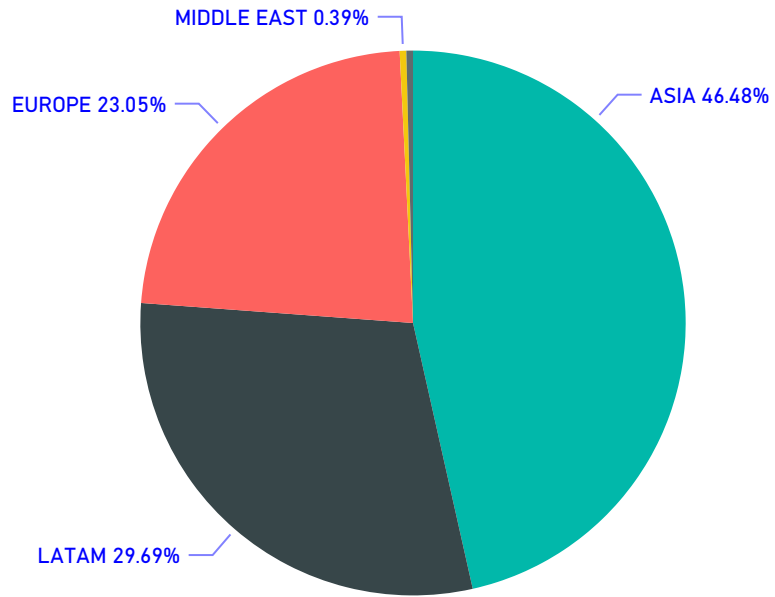

IH SYDNEY CITY - TOTAL

IH SYDNEY CITY - AM

IH SYDNEY CITY - PM