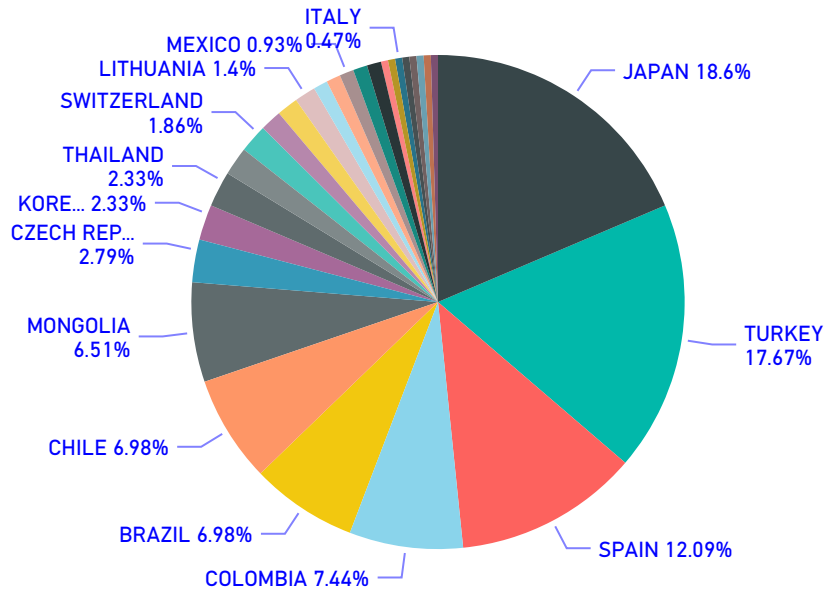

IH SYDNEY CITY - TOTAL

IH SYDNEY CITY - AM

IH SYDNEY CITY - PM