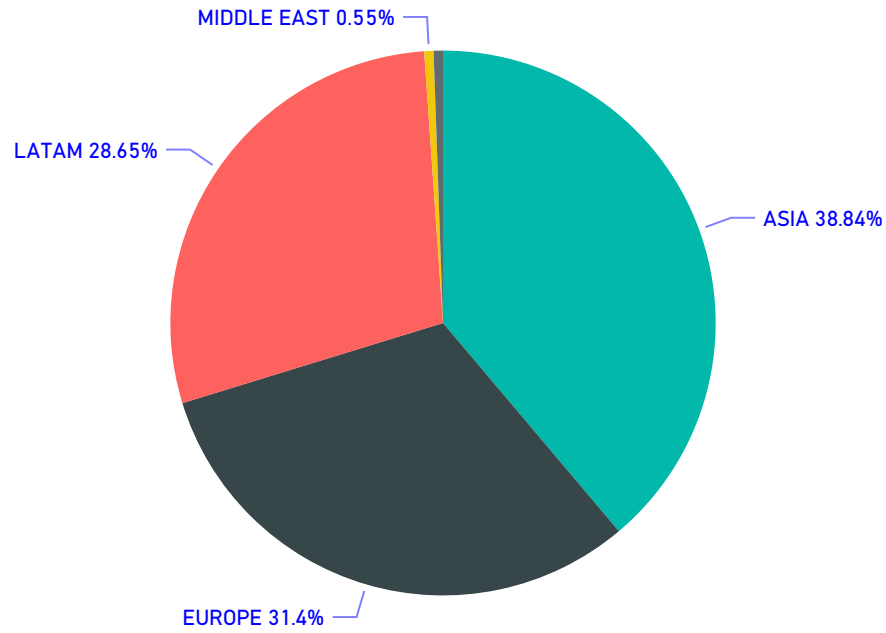

IH SYDNEY CITY - TOTAL

IH SYDNEY CITY - AM

IH SYDNEY CITY - PM