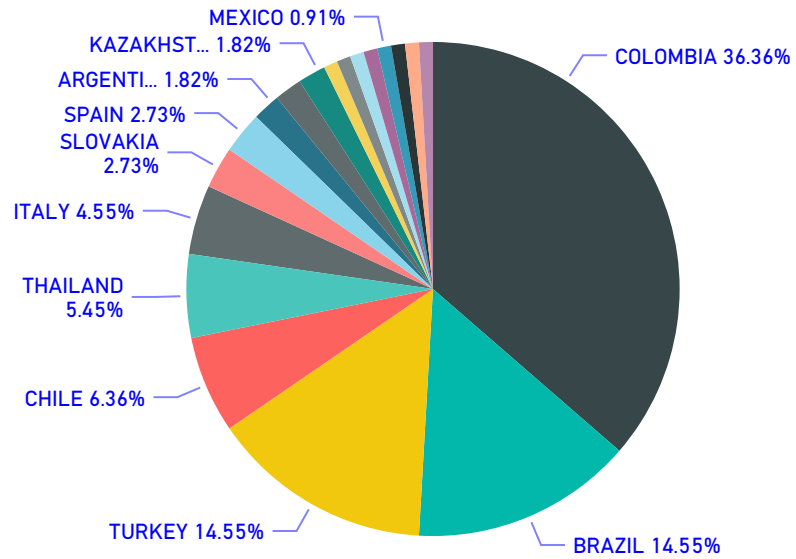

IH MELBOURNE - TOTAL

IH MELBOURNE - AM

IH MELBOURNE - PM