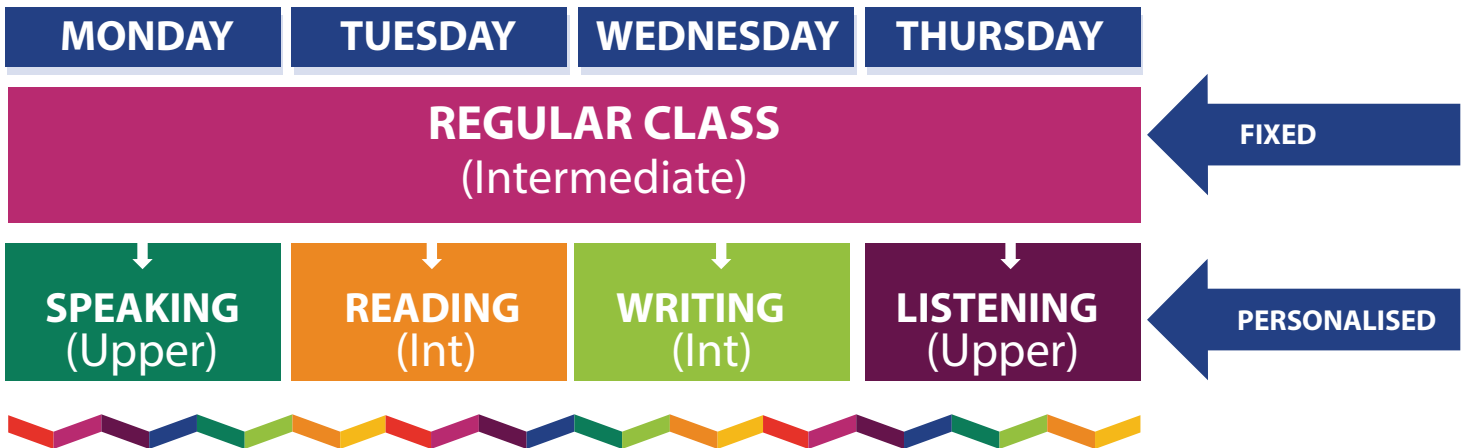

# MY TIMETABLE

MORNING/EVENING

\* Evening classes run from Monday to Friday

**International House**  
Sydney City, Bondi & Darwin

DIEGO'S TIMETABLE (sample)

Diego's overall level is Intermediate but his speaking and Listening skills are strong. With his teacher's recommendation, he attends the Upper Intermediate classes for these sessions for an extra challenge and the faster development of his language.