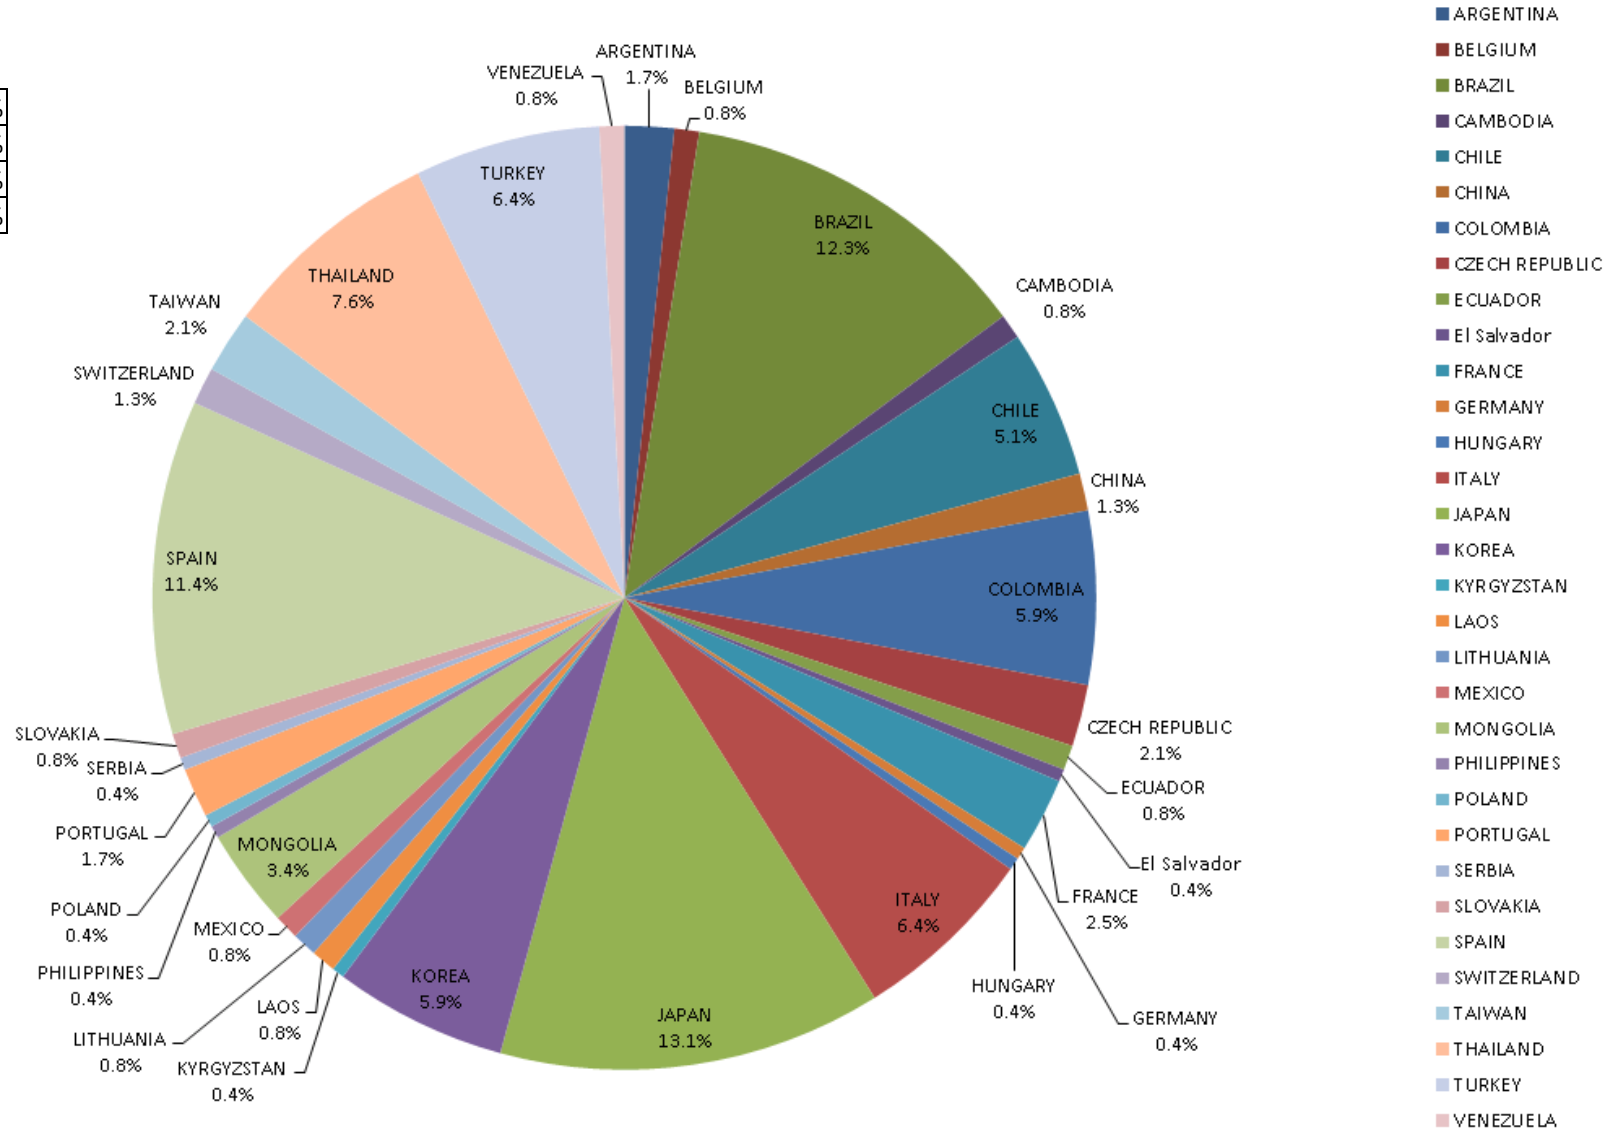

International House
Sydney City

English Language Courses
Morning Students
06/03/2018

Asia	36%
Europe	30%
Latin America	28%
Middle East & Africa	6%

International House
Sydney City

English Language Courses
Evening Students
06/03/2018

Asia	29%
Europe	27%
Latin America	41%
Middle East & Africa	3%