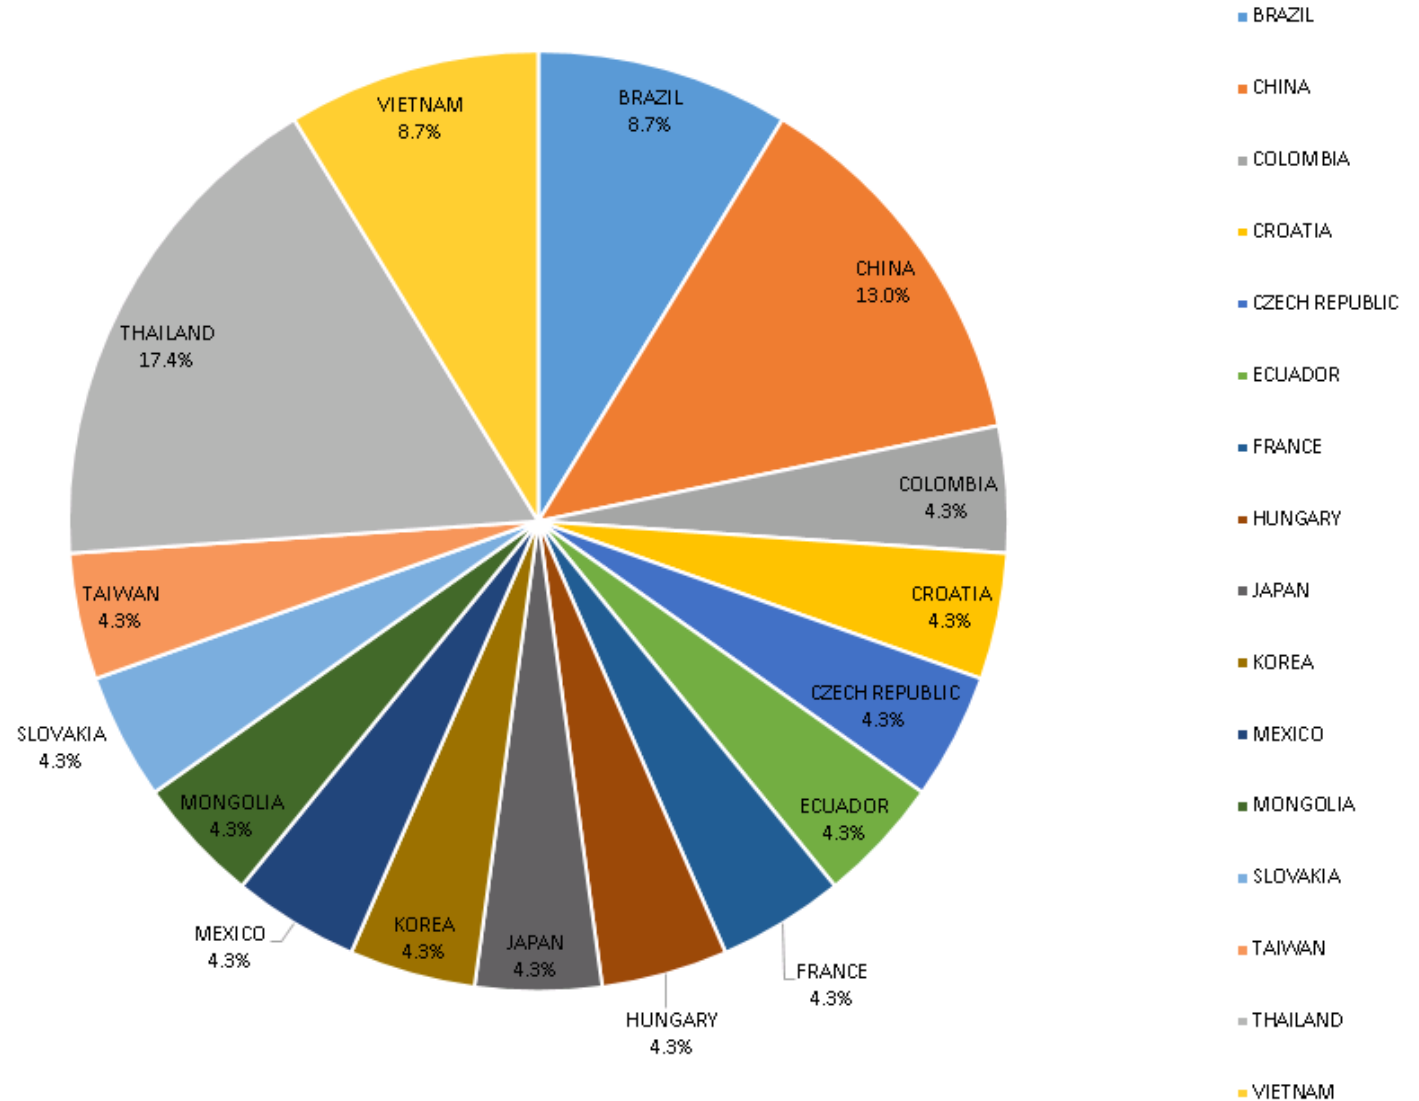

**11/10/2018**

Asia	57%
Europe	22%
Latin America	22%

**International House**  
Darwin

**English Language Courses  
Evening Students Darwin  
11/10/2018**

Asia	31%
Europe	19%
Latin America	44%
Middle East & Africa	6%