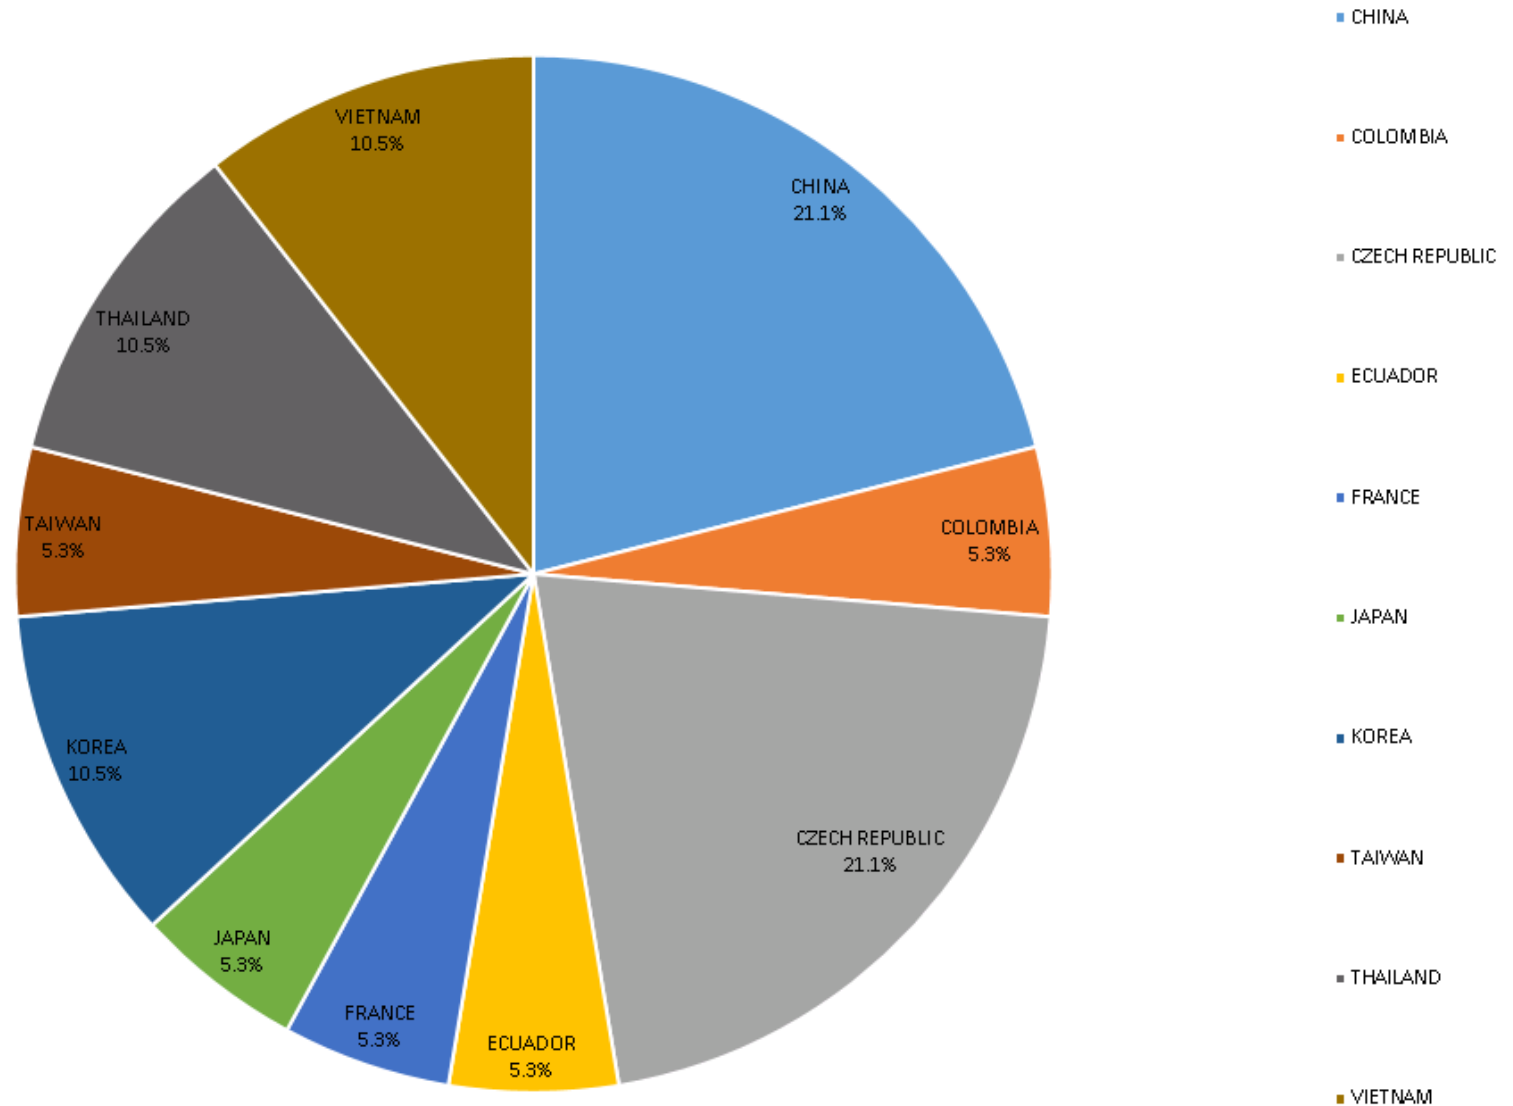

Asia	63%
Europe	26%
Latin America	11%

International House
Darwin

English Language Courses
Evening Students Darwin
14/08/2018

Asia	46%
Europe	31%
Latin America	15%
Middle East & Africa	8%