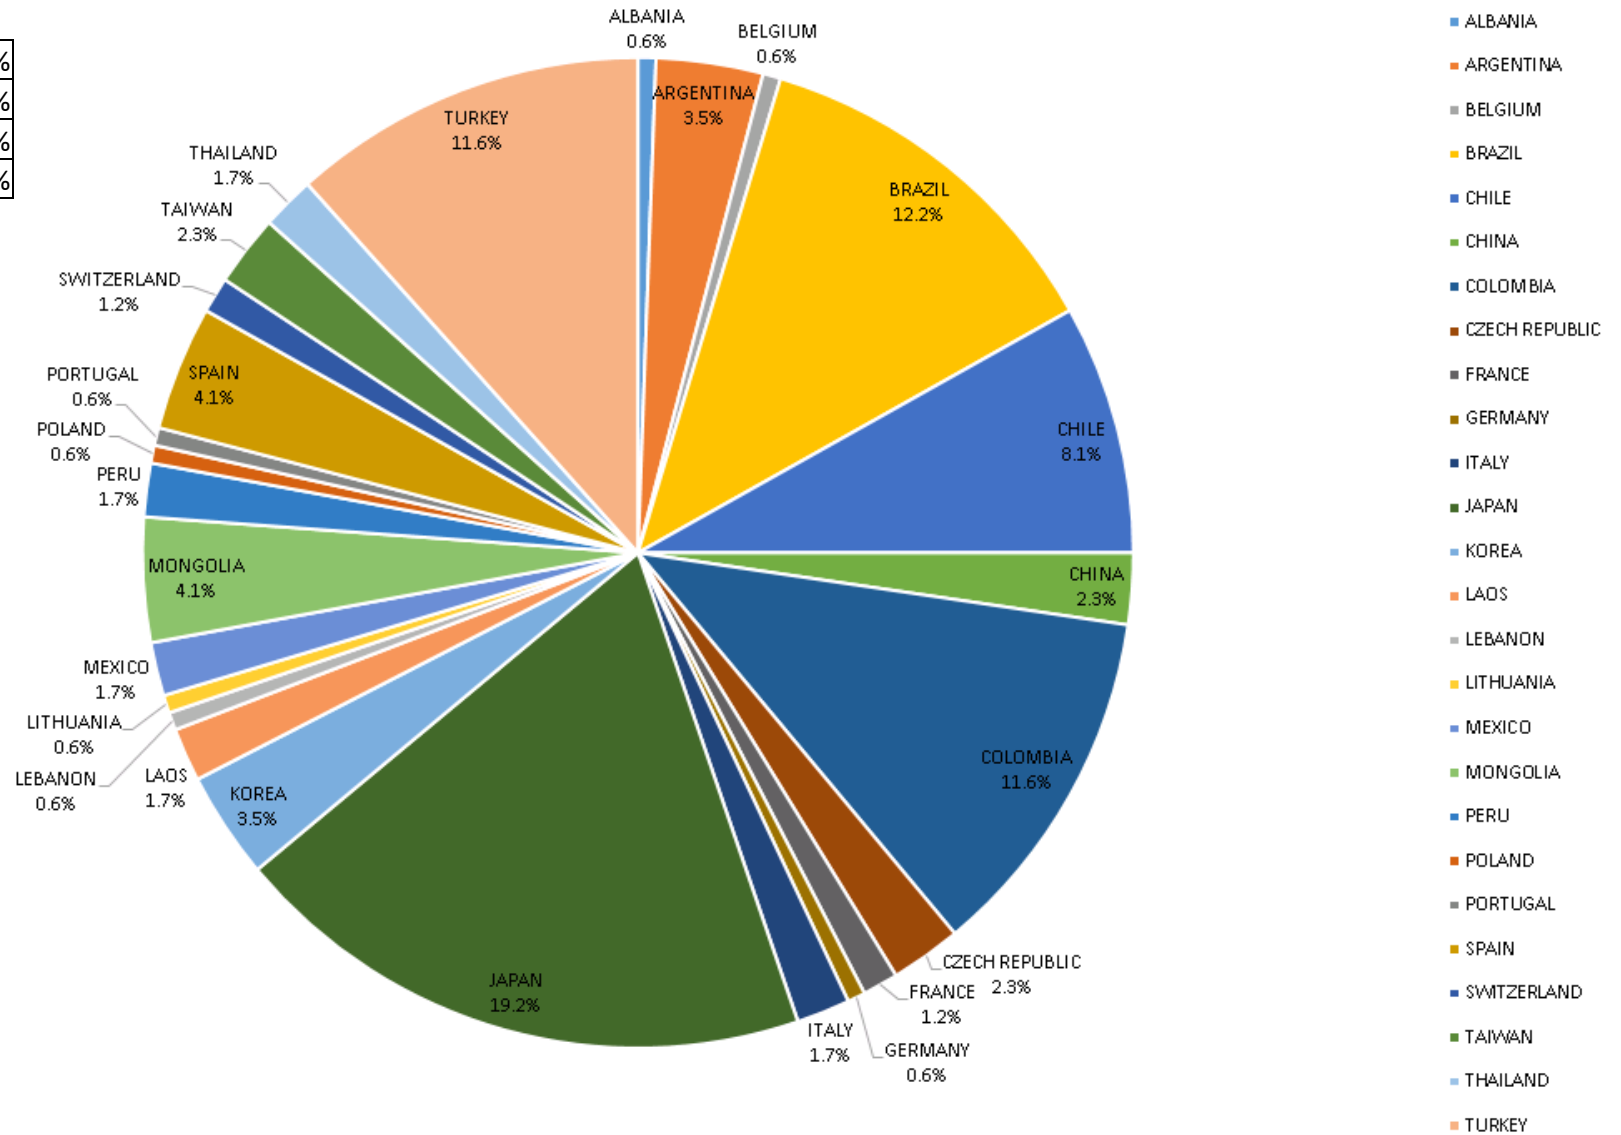

International House
Sydney City

English Language Courses
Morning Students
14/08/2018

Asia	35%
Europe	14%
Latin America	39%
Middle East & Africa	12%

International House
Sydney City

English Language Courses Evening Students 14/08/2018

Asia	34%
Europe	12%
Latin America	47%
Middle East & Africa	8%