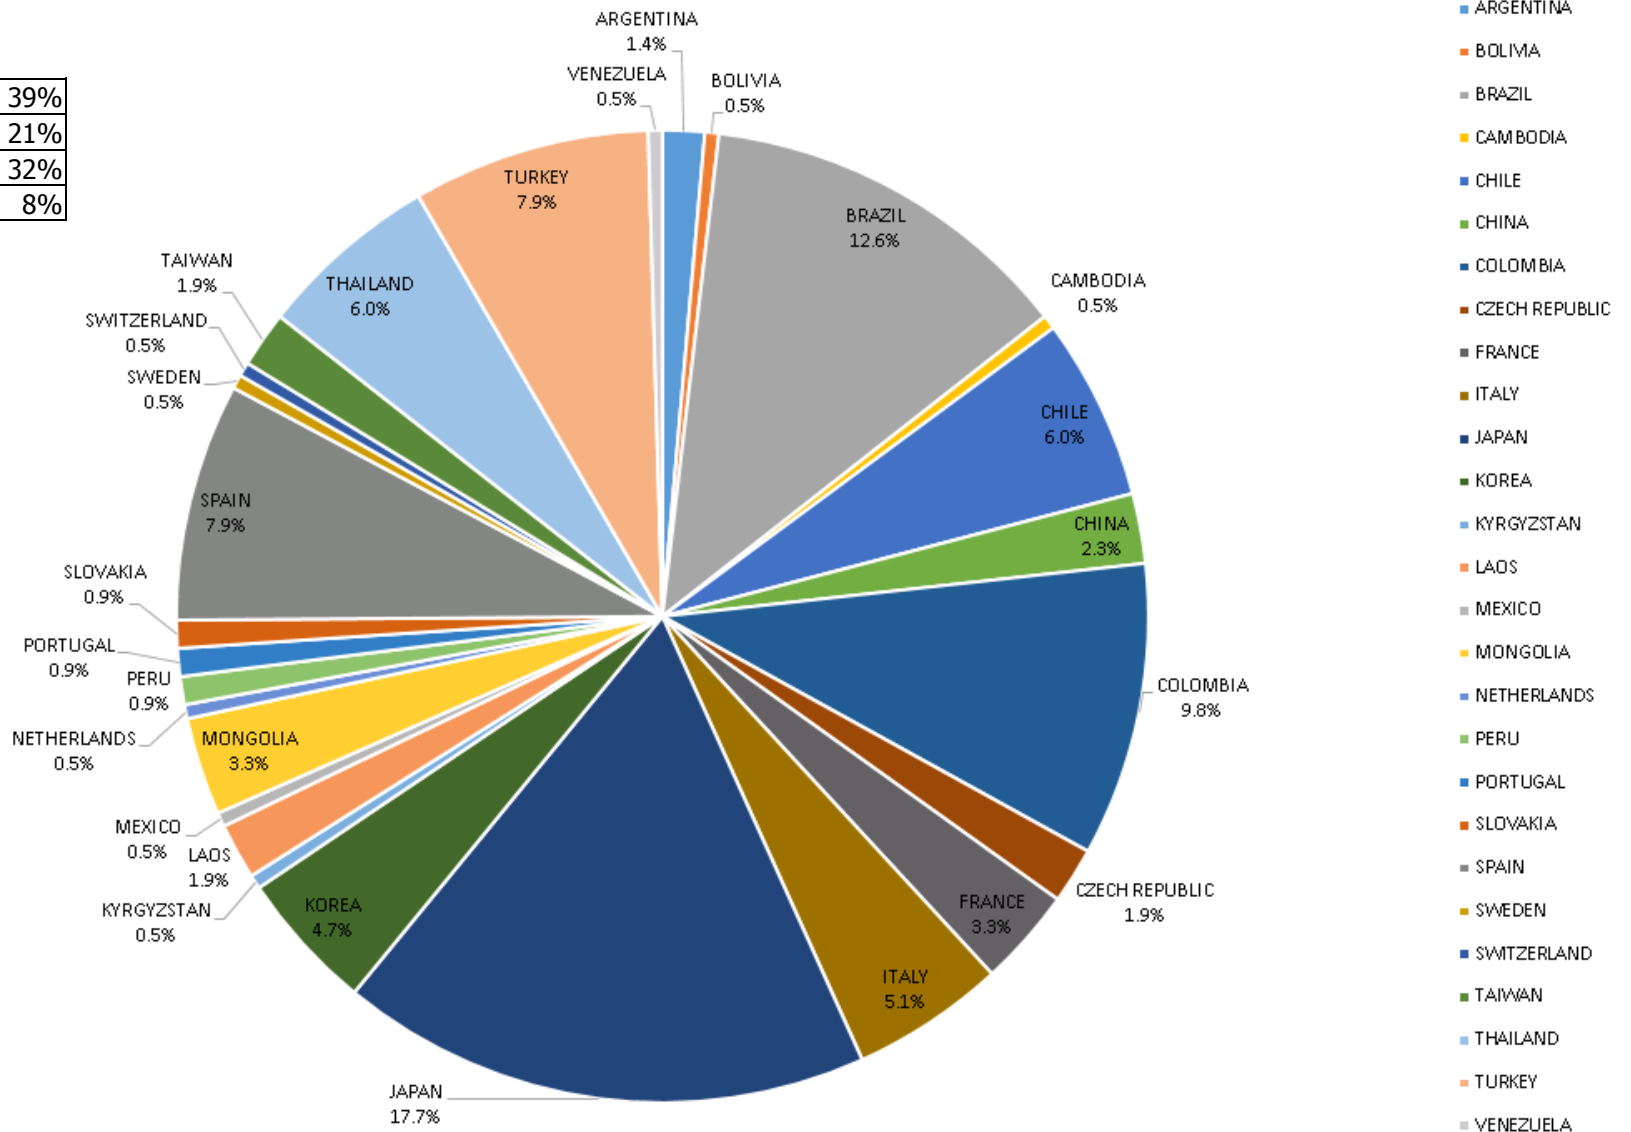

**International House**  
Sydney City

**English Language Courses**  
**Morning Students**  
**01/06/2018**

Asia	39%
Europe	21%
Latin America	32%
Middle East & Africa	8%

**International House**  
Sydney City

## English Language Courses Evening Students 01/06/2018

Asia	31%
Europe	16%
Latin America	51%
Middle East & Africa	3%