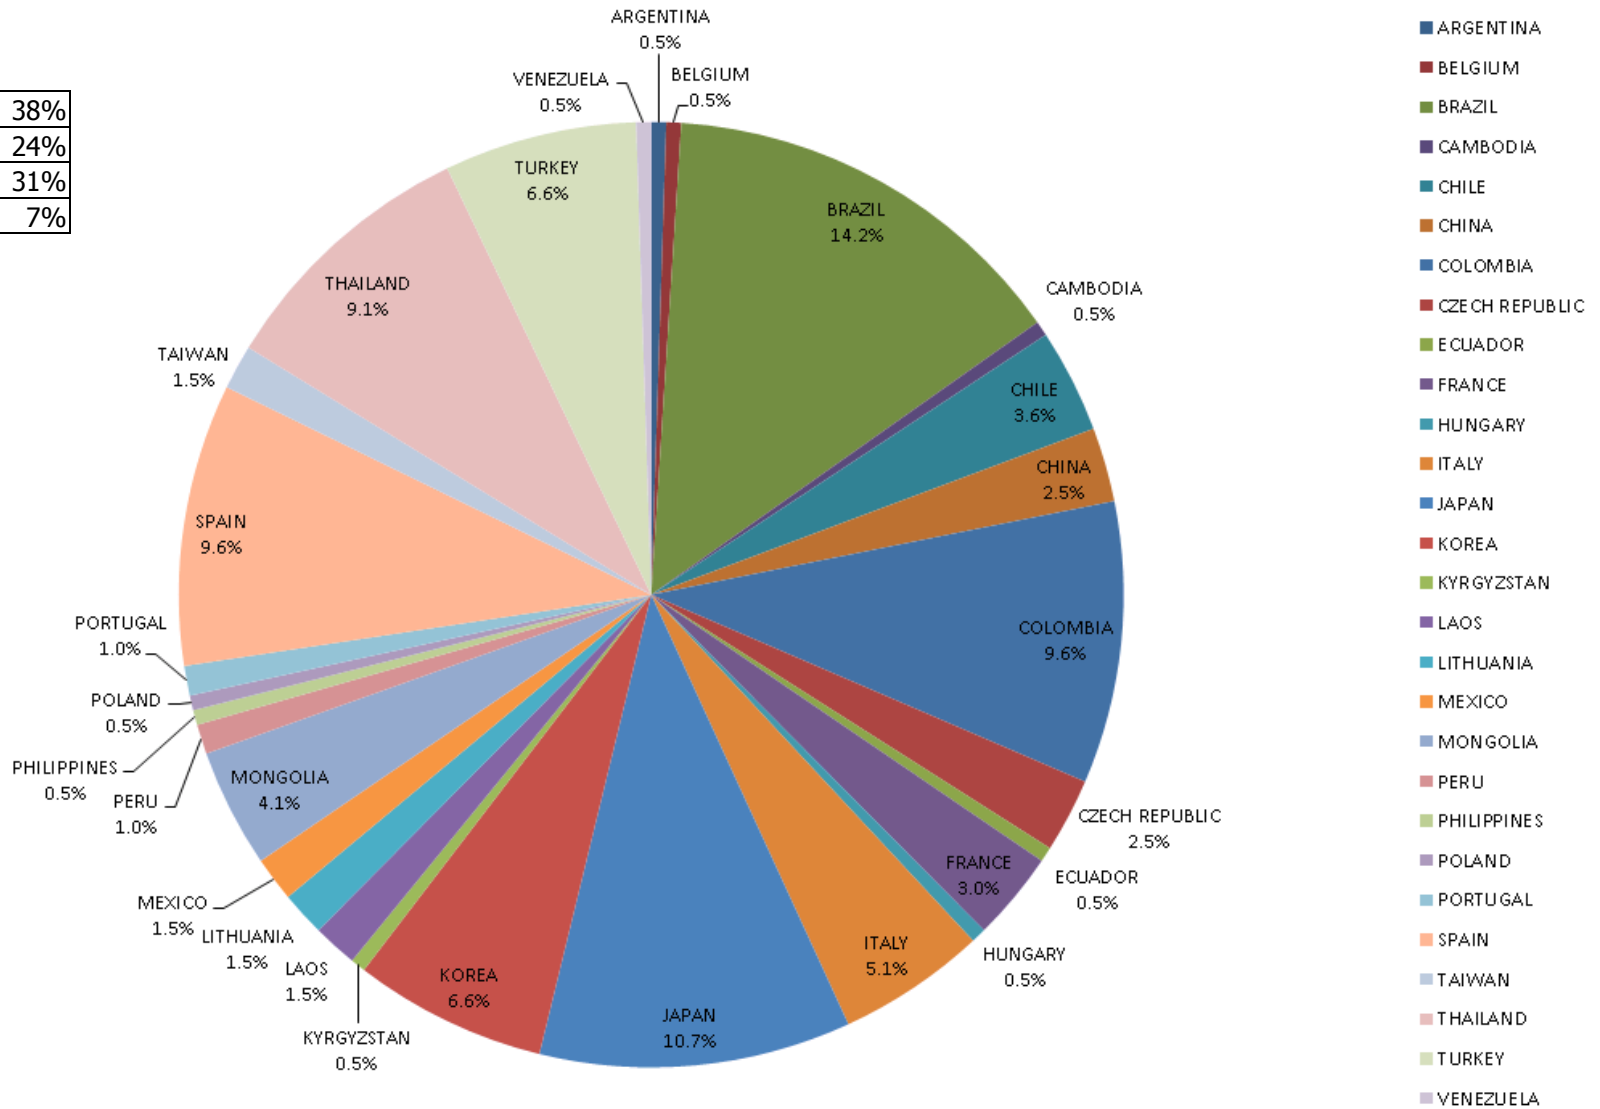

International House
Sydney City

English Language Courses
Morning Students
04/04/2018

Asia	38%
Europe	24%
Latin America	31%
Middle East & Africa	7%

International House
Sydney City

English Language Courses
Evening Students
04/04/2018

Asia	27%
Europe	23%
Latin America	47%
Middle East & Africa	2%