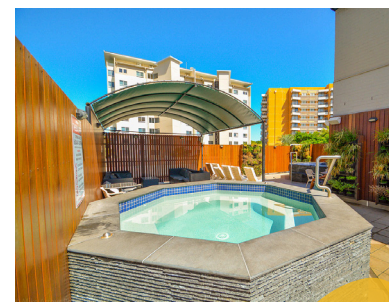

Weekly rates 2018

Twin Share & Double:	$75/night
4, 6 or 8 Dorm:	$28/night

Terms & Conditions for all options: Prices are subject to provider changes / Minimum length of stay: 4 weeks for residential accommodation and 2 weeks for homestay / Payment is due at least 2 weeks prior to student arrival / Placement confirmation sent after receipt of full payment and confirmation of arrival flight details / Cancellation fees apply after confirmation of placement and are subject to provider policies

www.ih Sydney.com.au