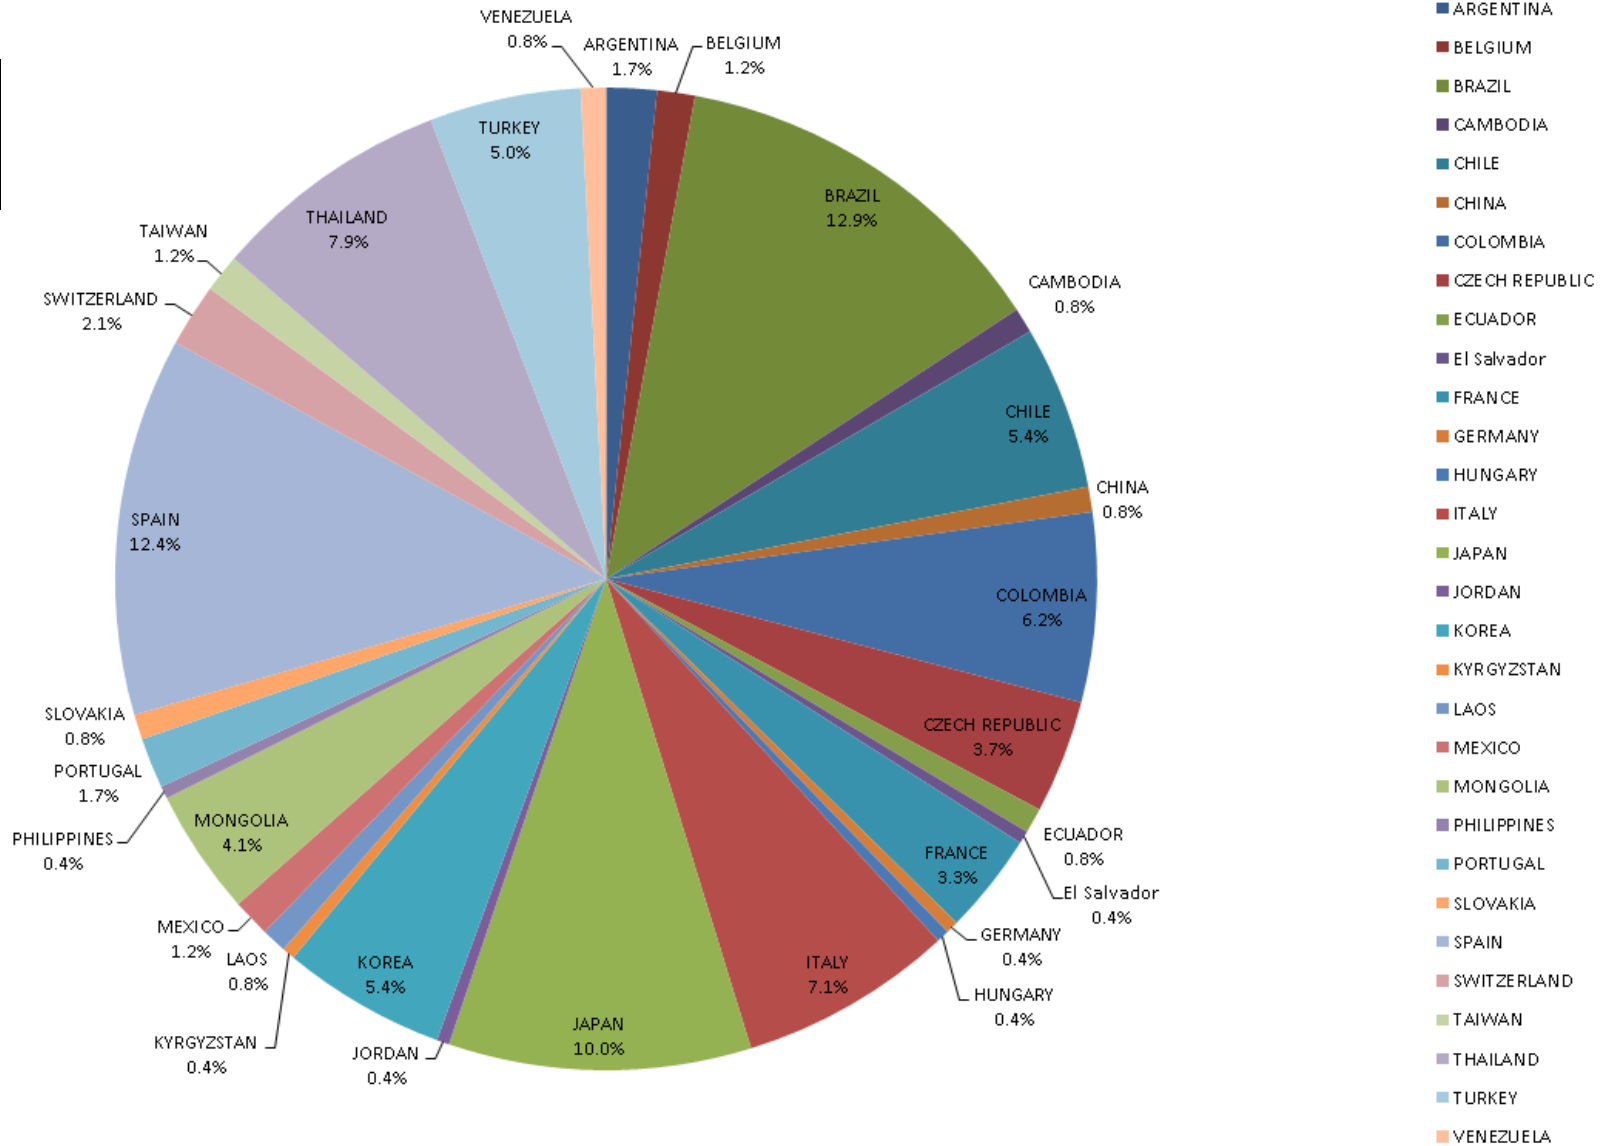

**International House**  
Sydney City

**English Language Courses**  
**Morning Students**  
**06/02/2017**

Asia	32%
Europe	33%
Latin America	29%
Middle East & Africa	5%

**International House**  
Sydney City

**English Language Courses**  
**Evening Students**  
**06/02/2017**

Asia	28%
Europe	31%
Latin America	38%
Middle East & Africa	3%