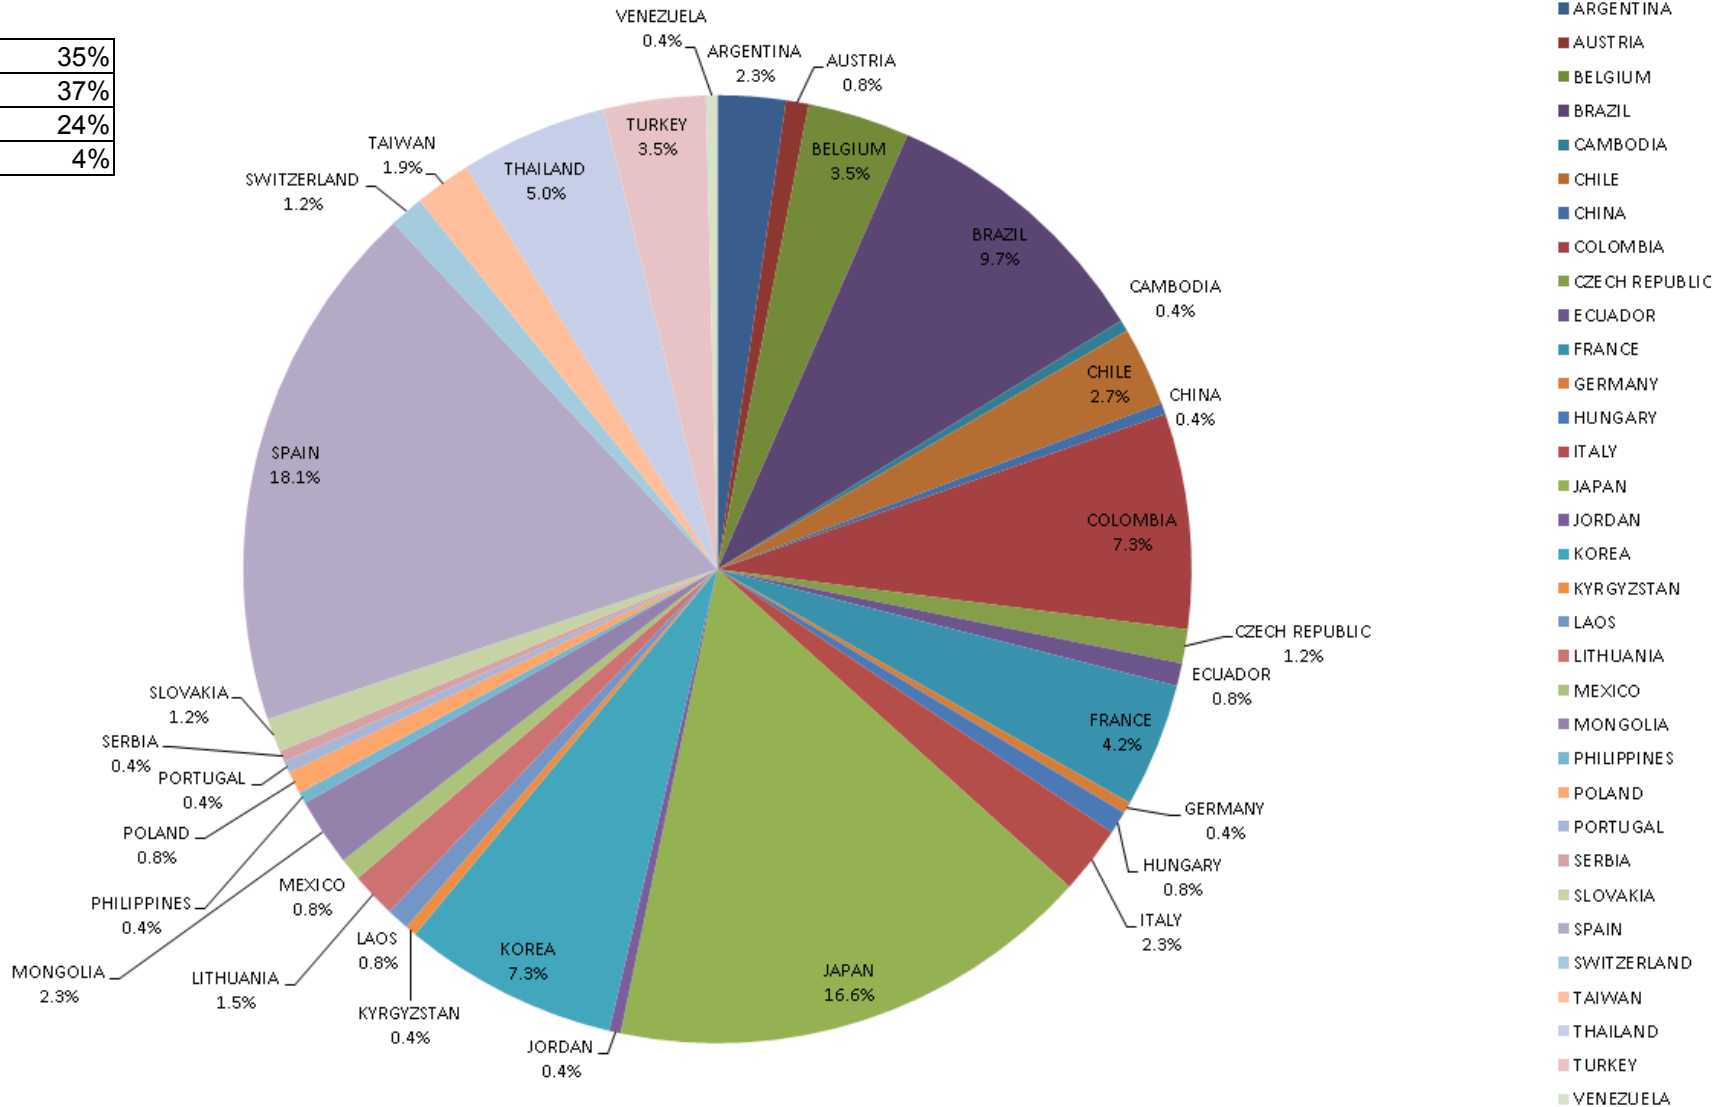

**International House**  
Sydney City

**English Language Courses**  
**Morning Students**  
**17/10/2017**

Asia	35%
Europe	37%
Latin America	24%
Middle East & Africa	4%

**International House**  
Sydney City

**English Language Courses**  
**Evening Students**  
**17/10/2017**

Asia	41%
Europe	15%
Latin America	38%
Middle East & Asia	5%