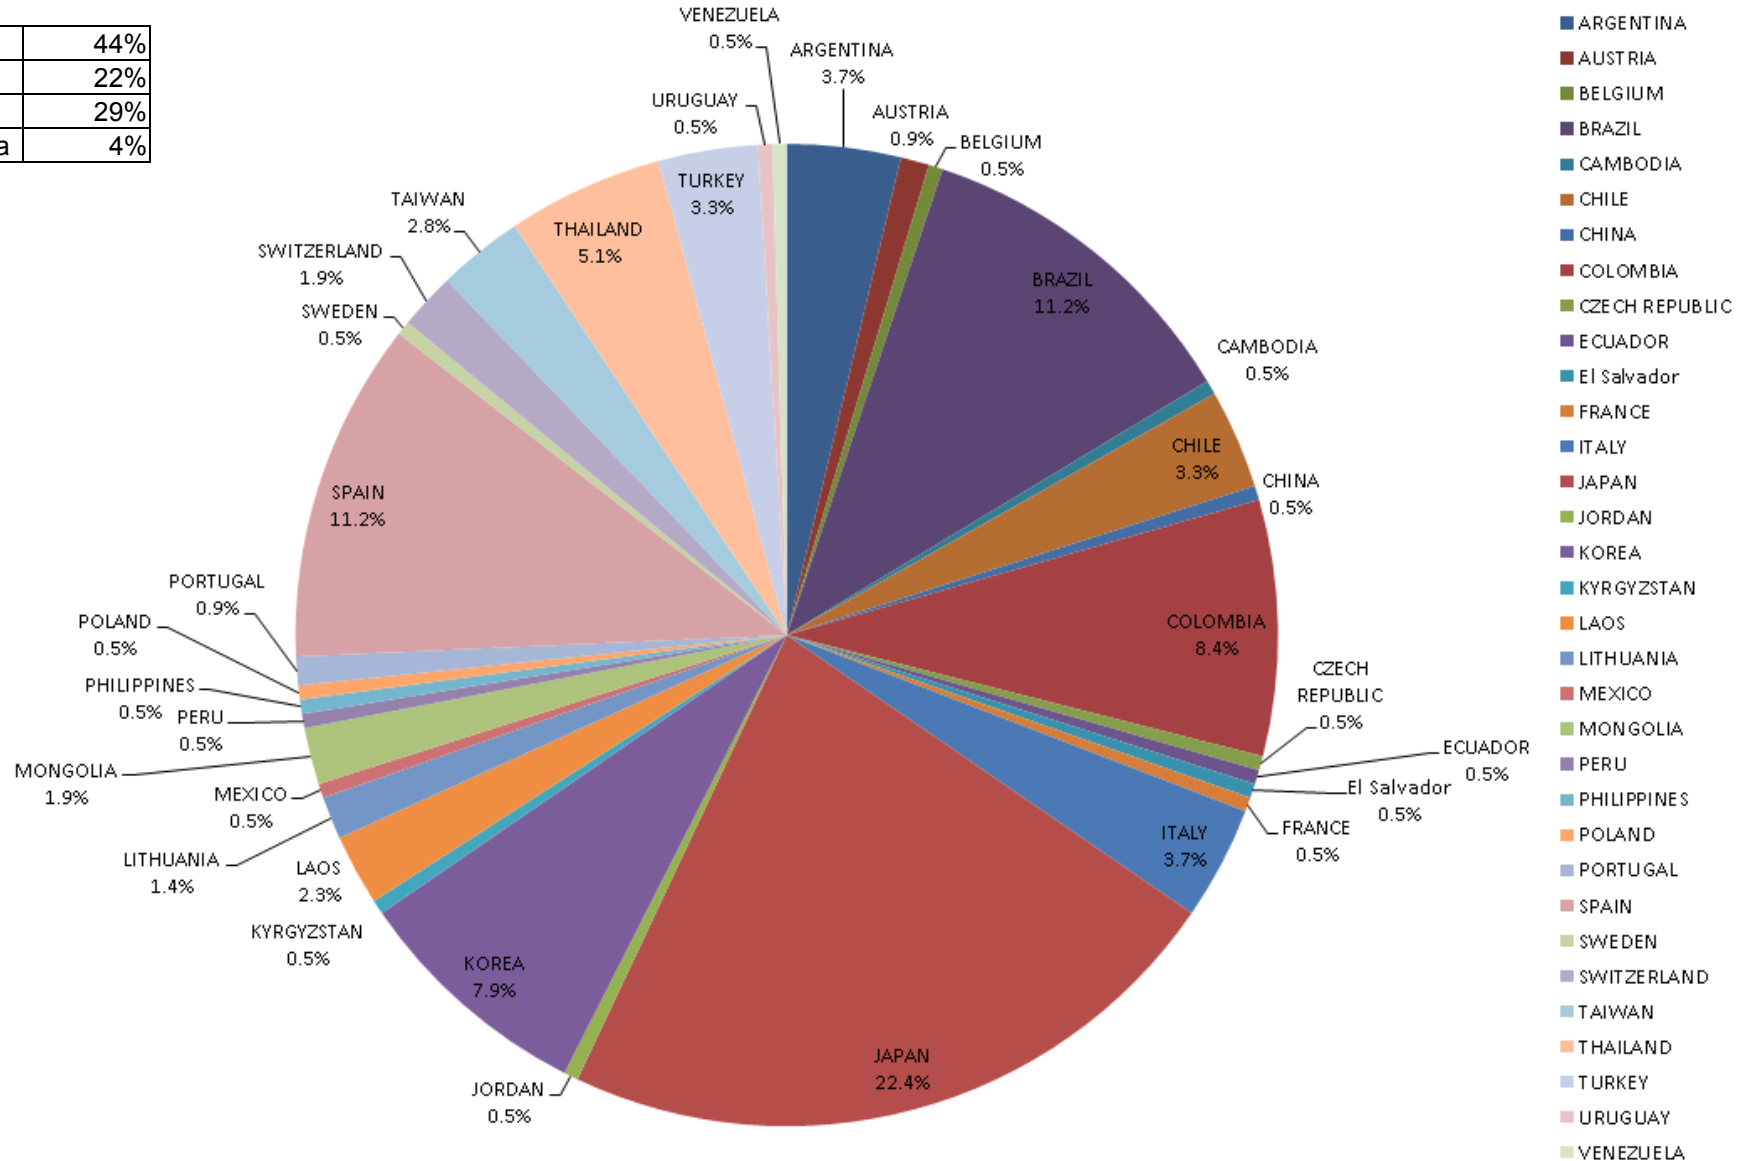

International House Sydney

**English Language Courses
Morning Students
12/09/2017**

Asia	44%
Europe	22%
Latin America	29%
Middle East & Africa	4%

Asia	44%
Europe	20%
Latin America	30%
Middle East & Africa	6%