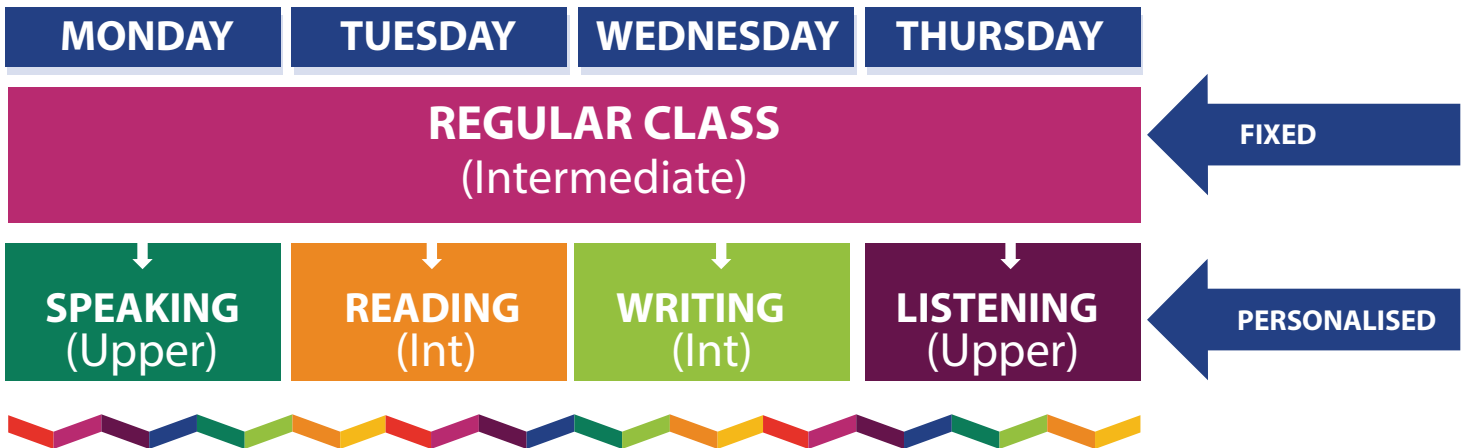

International House
Sydney City, Bondi & Darwin

MY TIMETABLE

MORNING/EVENING

* Evening classes run from Monday to Friday

International House
Sydney City, Bondi & Darwin

DIEGO'S TIMETABLE (sample)

Diego's overall level is Intermediate but his speaking and Listening skills are strong. With his teacher's recommendation, he attends the Upper Intermediate classes for these sessions for an extra challenge and the faster development of his language.