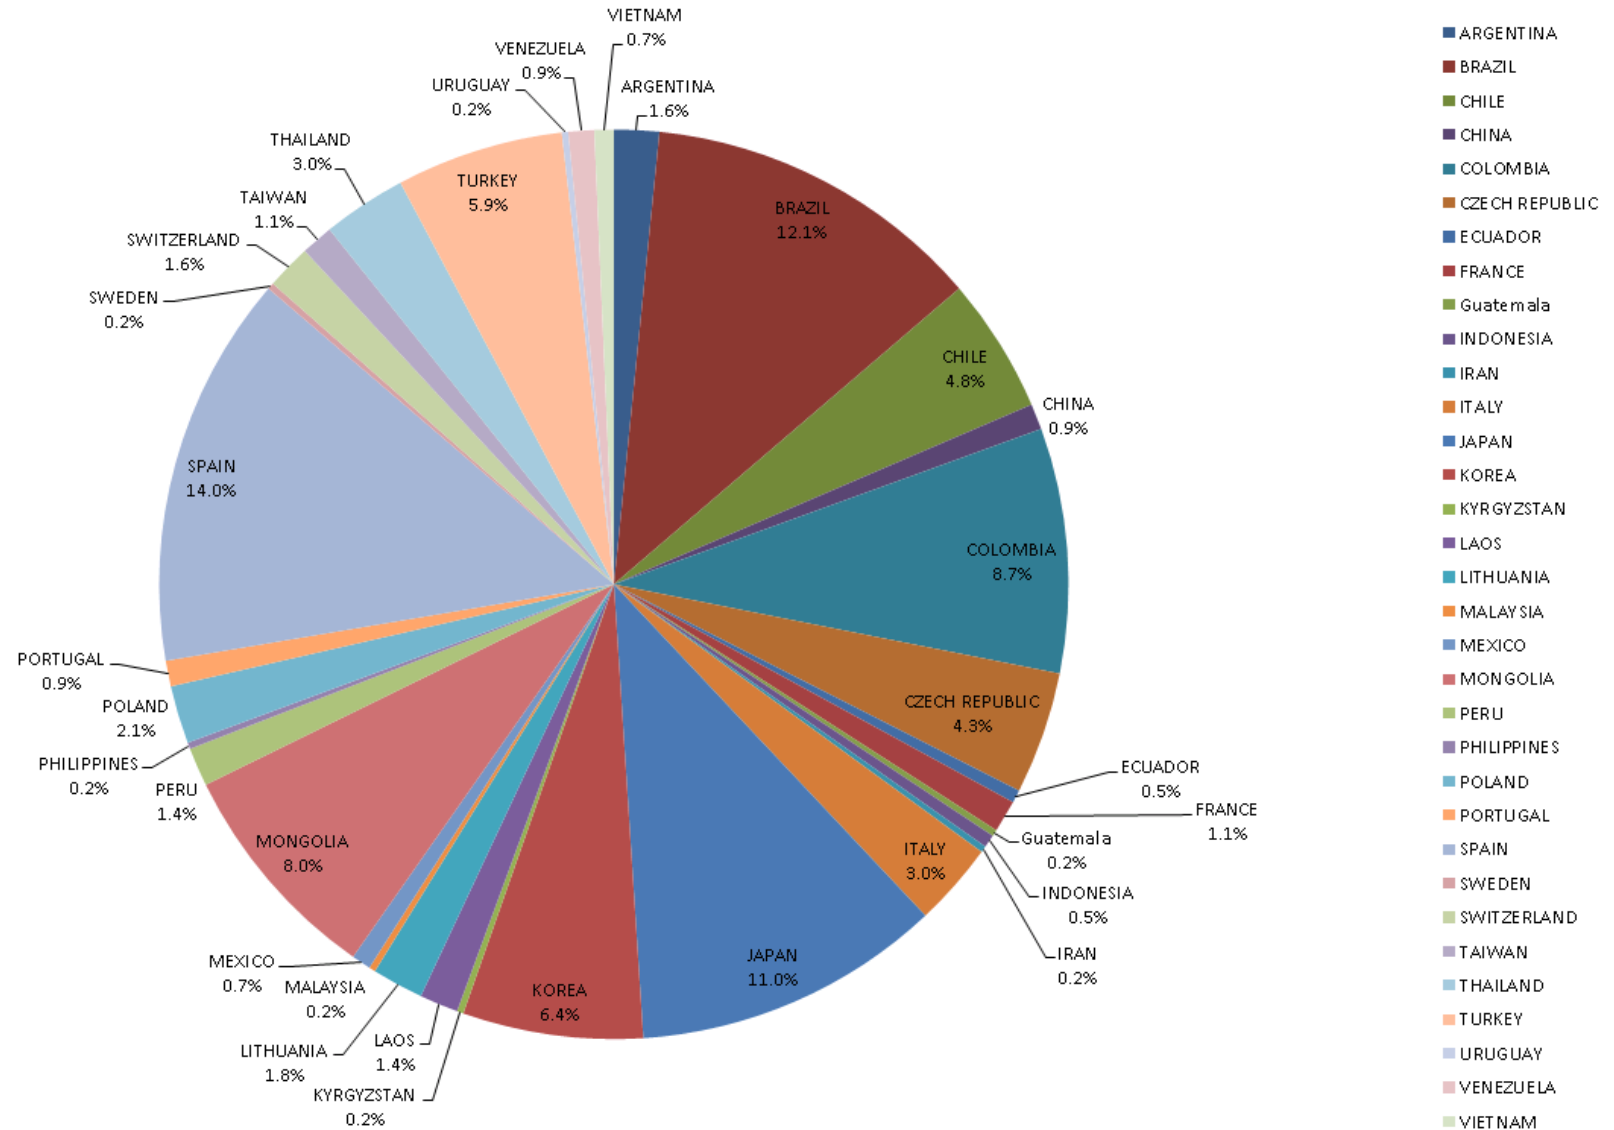

Asia	34%
Europe	29%
Latin America	31%
Middle East & Africa	6%

International House
Sydney City, Bondi & Darwin

English Language Courses Evening Students 23/05/2017